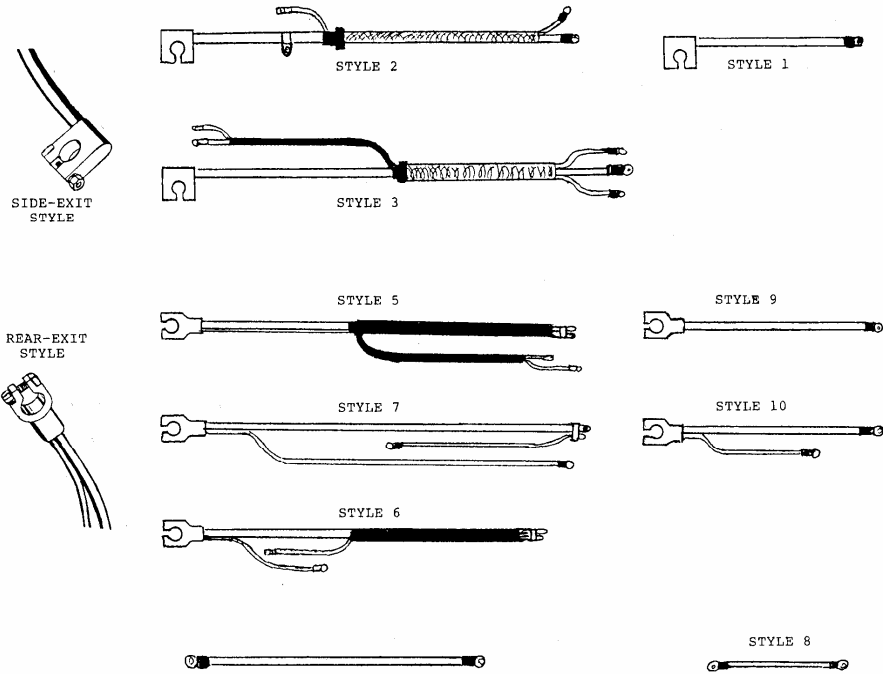

BATTERY CABLES

STYLE	ATLAS P/N	QTY REQ	A-BODY	B-BODY	E-BODY	C/Y-BODY
1	708-009 Positive Cable	1	1960-63			
1	708-001 Negative Cable	1	all A-BODY			
8	708-059 Body Grnd Jumper	1				
1	708-003 Positive Cable	1		1960		1960
1	708-001 Negative Cable	1		all B-BODY		POLARA
4	708-020 Solenoid/Starter	1				
8	708-059 Body Grnd Jumper	1				
2	708-045 Positive Cable	1		1961		1960
1	708-001 Negative Cable	1		all B-BODY		exc POLARA
8	708-059 Body Grnd Jumper	1				1961-64 C/Y BODY
3	708-047 Positive Harness	1		1962-65		
1	708-001 Negative Cable	1		exc trunk batt.		
8	708-059 Body Grnd Jumper	1				
5	708-048 Positive Harness	1	1964-66			
9	708-026 Negative Cable	1	all A-BODY			
8	708-059 Body Grnd Jumper	1				
7	708-013 Positive Harness	1				1965-66
9	708-026 Negative Cable	1				exc IMPERIAL
8	708-059 Body Grnd Jumper	1				
6	808-281 Positive Harness	1		1966		
9	708-026 Negative Cable	1		426 HEMI		
8	708-059 Body Grnd Jumper	1		w/ auto trans		
6	808-277 Positive Harness	1		1966		
9	708-026 Negative Cable	1		426 HEMI		
8	708-059 Body Grnd Jumper	1		w/ man trans		
5	708-069 Positive Harness	1		1966-67		
9	708-026 Negative Cable	1		exc 426 HEMI		
8	708-059 Body Grnd Jumper	1				
6	808-291 Positive Harness	1		1967		
9	708-026 Negative Cable	1		426 HEMI		
8	708-059 Body Grnd Jumper	1		w/ man trans		
6	808-292 Positive Harness	1		1967		
9	708-026 Negative Cable	1		426 HEMI		
8	708-059 Body Grnd Jumper	1		w/ auto trans		