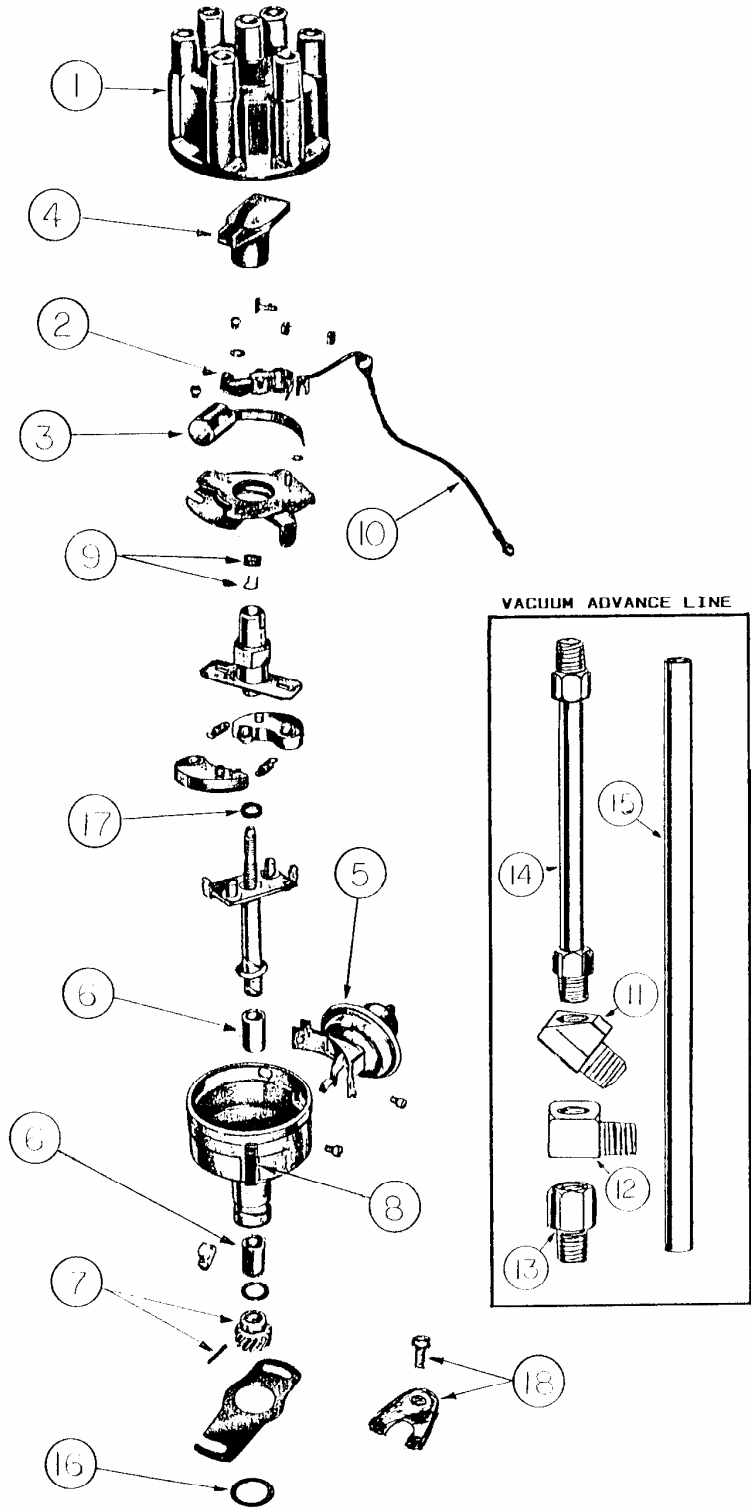

Distributor Parts: 6 – Cylinder

Distributor Parts: 6 – Cylinder (Cont'd)

K E Y	ATLAS P/N	QTY REQ	PLYMOUTH	DODGE	DESOTO	CHRYSLER/ IMPERIAL
1	865-010 Distributor Cap (BLK) 865-113 Distributor Cap (TAN)	1	1960-74 all PLYMOUTH	1960-74 all DODGE	1960-74 all DESOTO	1960-74 all CHRYSLER all IMPERIAL
2	865-029 Contact Set	1	1960-74 all PLYMOUTH	1960-74 all DODGE		
3	865-015 Condenser	1	1960-74 all PLYMOUTH	1960-74 all DODGE	1960-74 all DESOTO	1960-74 all CHRYSLER all IMPERIAL
4	865-028 Rotor	1	1960-74 all PLYMOUTH	1960-74 all DODGE		
5	865-071 Vac Advance	1	1960-67 1889 750 dist 1964-66 2444 255 dist 2444 367 dist 2642 349 dist 1967 2642 786 dist 2642 792 dist	1960-67 1889 750 dist 1964-66 2444 255 dist 2444 367 dist 2642 397 dist 1967 2642 787 dist 2642 793 dist		
5	865-072 Vac Advance	1	1962 2095 974 dist 2098 524 dist	1962 2095 974 dist 2098 533 dist		
5	865-031 Vac Advance	1	1960-65 225 CID 1966-67 2444 648 dist 2444 699 dist 2444 907 dist 2444 913 dist	1960-65 225 CID 1966-67 2444 648 dist 2444 699 dist 2444 907 dist 2444 913 dist		
5	865-073 Vac Advance	1	1963 170 CID 1964-66 2444 256 dist 2444 368 dist 2642 329 dist 2642 352 dist 2642 354 dist 2642 398 dist 2642 399 dist 2642 400 dist 1968 170 CID	1963 170 CID 1964-66 2444 256 dist 2444 368 dist 2642 329 dist 2642 352 dist 2642 354 dist 2642 398 dist 2642 399 dist 2642 400 dist 1968 170 CID		
5	865-082 Vac Advance	1	1967 2642 758 dist 2624 759 dist	1967 2642 758 dist 2624 759 dist		
5	865-078 Vac Advance	1	1967 2642 792 dist 2624 793 dist	1967 2642 792 dist 2624 793 dist		
5	865-080 Vac Advance	1	1968 225 CID man trans	1968 225 CID man trans		
5	865-079 Vac Advance	1	1968 225 CID auto trans	1968 225 CID auto trans		
5	865-081 Vac Advance	1	1969-72 225 CID man trans	1969-72 225 CID man trans		
5	865-053 Vac Advance	1	1969-72 225 CID auto trans 170, 198 CID	1969-72 225 CID auto trans 170, 198 CID		
5	865-055 Vac Advance	1	1972 225 CID auto trans	1972 225 CID auto trans		
6	961-021 Bushing Set	1	1960-74 all PLYMOUTH	1960-74 all DODGE