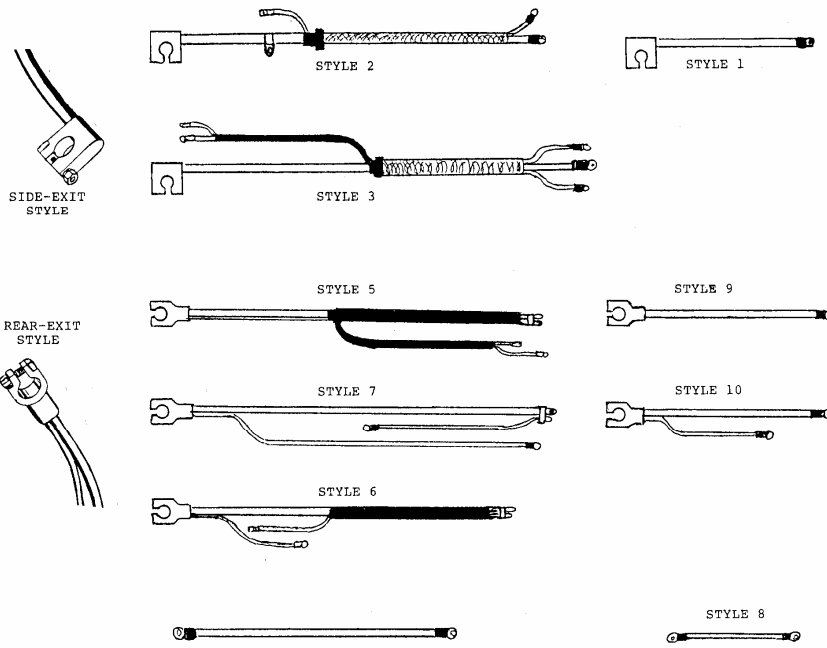

BATTERY CABLES

STYLE	ATLAS P/N	QTY REQ	A-BODY	B-BODY	E-BODY	C/Y-BODY
1	708-009 Positive Cable	1	1960-63			
1	708-001 Negative Cable	1	all A-BODY			
8	708-059 Body Grnd Jumper	1				
1	708-003 Positive Cable	1		1960		1960
1	708-001 Negative Cable	1		all B-BODY		POLARA
4	708-020 Solenoid/Starter	1				
8	708-059 Body Grnd Jumper	1				
2	708-045 Positive Cable	1		1961		1960
1	708-001 Negative Cable	1		all B-BODY		exc POLARA
8	708-059 Body Grnd Jumper	1				1961-64 C/Y BODY
3	708-047 Positive Harness	1		1962-65		
1	708-001 Negative Cable	1		exc trunk batt.		
8	708-059 Body Grnd Jumper	1				
5	708-048 Positive Harness	1	1964-66			
9	708-026 Negative Cable	1	all A-BODY			
8	708-059 Body Grnd Jumper	1				
7	708-013 Positive Harness	1				1965-66
9	708-026 Negative Cable	1				exc IMPERIAL
8	708-059 Body Grnd Jumper	1				
6	808-281 Positive Harness	1		1966		
9	708-026 Negative Cable	1		426 HEMI		
8	708-059 Body Grnd Jumper	1		w/ auto trans		
	824-176 Exh Manifold Brkt	1				
	824-138 Inner Fender Brkt	1				
	824-140 Frame Rail Brkt	1				
6	808-277 Positive Harness	1		1966		
9	708-026 Negative Cable	1		426 HEMI		
8	708-059 Body Grnd Jumper	1		w/ man trans		
	824-176 Exh Manifold Brkt	1				
	824-138 Inner Fender Brkt	1				
	824-140 Frame Rail Brkt	1				
5	708-069 Positive Harness	1		1966-67		
9	708-026 Negative Cable	1		exc 426 HEMI		
8	708-059 Body Grnd Jumper	1				
	824-138 Inner Fender Brkt	1				
	824-140 Frame Rail Brkt	1				