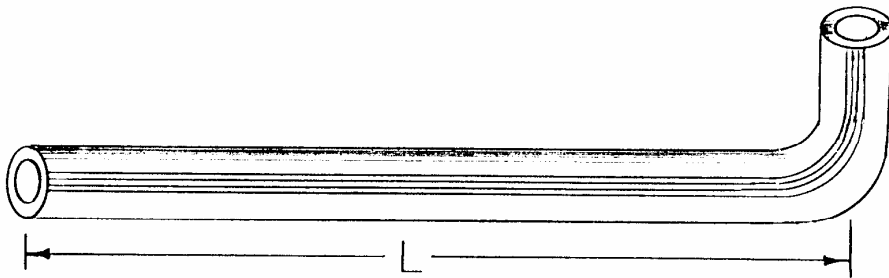

HEATER HOSE HEATER HOSE CLAMPS

Premium quality heater hose in the correct
black color:

810-087 5/8" ID Used on all years

Molded 90° Heater Hose:

810-105 5/8" ID L=12"

810-107 5/8" ID L=18"

810-106 5/8" ID L=24"

810-083 5/8" ID L=36"

810-103 5/8" ID L=48"

OE wire & screw type hose clamps

825-308 for 5/8" hose

OE spring type hose clamps

825-038 for 5/8" hose

825-298 for 1/2" hose

825-306 Aluminum heater hose strap