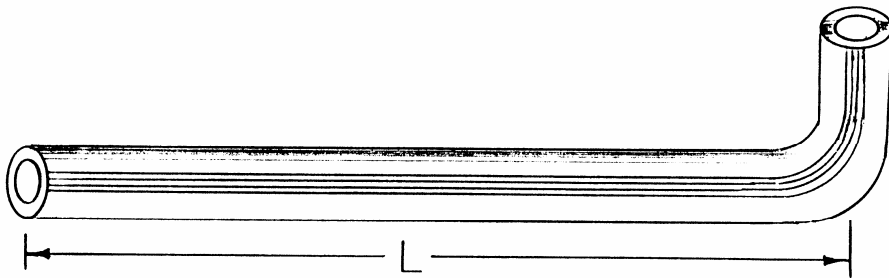

## Molded 90° Heater Hose:

**810-105** 5/8" ID L=12"

**810-107** 5/8" ID L=18"

**810-106** 5/8" ID L=24"

**810-083** 5/8" ID L=36"

**810-103** 5/8" ID L=48"

## OE wire & screw type hose clamps

**825-308** for 5/8" hose