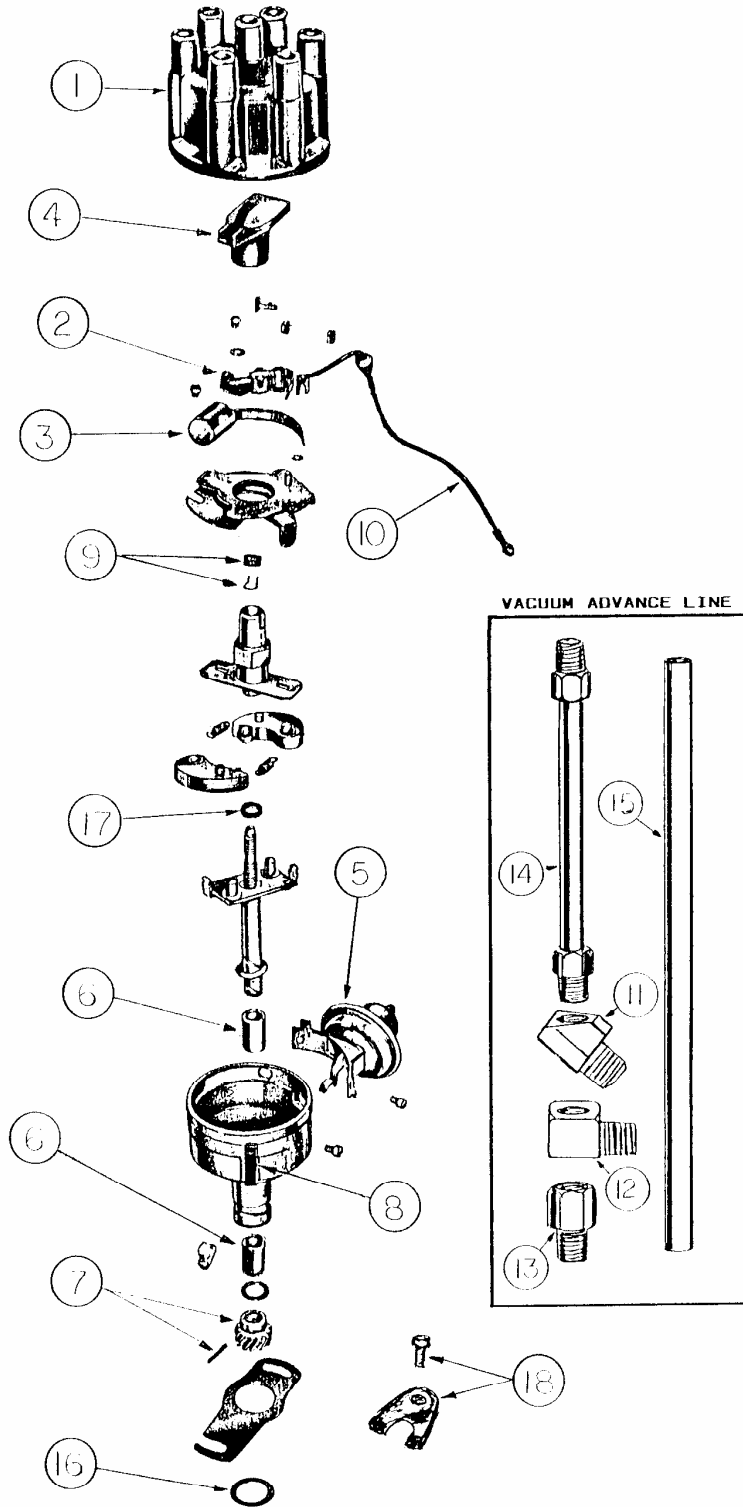

Distributor Parts: 8 – Cylinder

Distributor Parts: 8 – Cylinder (Cont'd)

KEY	ATLAS P/N	QTY REQ	PLYMOUTH	DODGE	DESOTO	CHRYSLER/ IMPERIAL
2	865-034 Contact Set	2	1958 IBS-4006B distrib IBS-4009 distrib 1959 IBS-4006C distrib	1958 IBS-4006B distrib IBS-4009 distrib 1959 IBS-4006C distrib	1958 IBS-4006B distrib IBS-4009 distrib 1959 w/ dual points	1959 IBS-4010 distrib IBS-4010A distrib
2	865-029 Contact Set	1	1959 Chrys distrib	1959 Chrys distrib		1959 Chrys distrib
3	865-015 Condenser	1	1955-59 all PLYMOUTH	1953-59 all DODGE	1952-59 all DESOTO	1935-59 all CHRYSLER 1955-59 all IMPERIAL
4	865-026 Rotor	1	1955 all PLYMOUTH	1953-55 all DODGE	1952-55 all DESOTO	1935-55 all CHRYSLER
4	865-032 Rotor	1	1956-58 all PLYMOUTH 1959 Autolite/ PrestlIt distrib	1956-58 all PLYMOUTH 1959 Autolite/ PrestlIt distrib	1956-61 all DESOTO	1956-59 all CHRYSLER all IMPERIAL
4	865-028 Rotor	1	1959 Chrys distrib	1959 Chrys distrib		
5	865-060 Vac Advance	1				1935-41 all CHRYSLER
5	865-115 Vac Advance	1				1946-48 all CHRYSLER
5	865-062 Vac Advance	1				1949-50 all CHRYSLER
5	865-065 Vac Advance	1	1955 IAZ-4003C distrib IAZ-4003H distrib 1956 IBJ-4301B distrib	1953-54 all DODGE 1955 IAZ-4003C distrib IAZ-403C distrib 1957-58 IBK-4301A distrib	1952-54 all DESOTO 1955 Fireflite 1956 IBJ-4302D distrib	1951-54 all CHRYSLER 1955 exc C300 1956 IBJ-4303C distrib IBK-4301A
5	865-058 Vac Advance	1	1955 IAZ-4003E distrib	1955 IAZ-4003E distrib IAZ-4003F distrib	1955 Firedome	1955 C300
5	865-057 Vac Advance	1		1956 IBJ-4303 distrib		1956 IBJ-4303A distrib 1957 300 New Yorker IMPERIAL
5	865-067 Vac Advance	1		1956 IBJ-4303B distrib		1956 IBK4301C distrib
5	865-084 Vac Advance	1	1956 IBJ-4301A distrib 1965 IBS-4013 distrib IBS-4013B distrib IBS-4013A distrib 1967 IBS-4006Y distrib IBS-4006YS distrib IBS-4006Z distrib IBS-4006ZS distrib IBS-4013A distrib IBS-4013AS distrib IBS-4013B distrib	1956 IBJ-4301A distrib 1965 IBS-4013 distrib IBS-4013B distrib IBS-4013A distrib 1967 IBS-4006Y distrib IBS-4006YS distrib IBS-4006Z distrib IBS-4006ZS distrib IBS-4013A distrib IBS-4013AS distrib IBS-4013B distrib	1956 IBJ-43028 distrib IBJ-4302 distrib