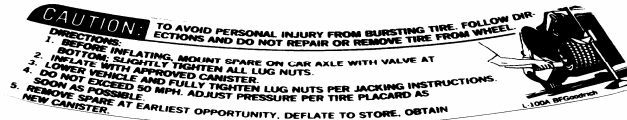

## SPACE-SAVER SPARE DECALS

**839-222**  
Tire Inflator Bottle

**CAUTION: DO NOT  
USE TIRE CHAINS!**

**839-087**

**839-221**  
Goodrich Space-Saver Spare  
**839-220**  
Goodyear Space-Saver Spare

### JACK INSTRUCTIONS

- 1 If possible, park car on level surface. Set parking brake.
- 2 Place in Neutral gear. Remove ignition key.
- 3 Block diagonally opposite wheel in direction of roll.
- 4 Remove spare wheel from trunk.
- 5 Remove wheel cover. Back off wheel bolts one turn.
- 6 Engage jack to bumper in vertical position as shown.
- 7 Jack up car, placing jack lift in provided notches. Remove wheel.