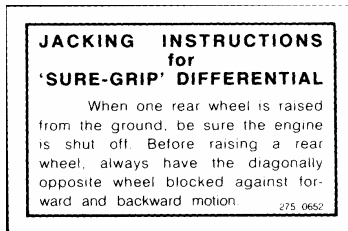

839-011:
w/ Sure-Grip
Differential

JACK INSTRUCTIONS

1. 1 If possible, park car on level surface. Set parking brake.
2. 2 Place in Neutral gear. Remove ignition key.
3. 3 Block diagonally opposite wheel in direction of roll.
4. 4 Remove spare wheel from trunk.
5. 5 Remove wheel cover. Back off wheel bolts one turn.
6. 6 Engage jack to bumper in vertical position as shown.
7. 7 Jack up car, placing jack lift in provided notches. Remove wheel.

STORE JACK and BASE AS SHOWN

CAUTION: Remove Jack before fully tightening wheel bolts.

(typical)

JACK INSTRUCTION DECALS

ATLAS P/N	QTY REQ	A-BODY	B-BODY	E-BODY	C/Y BODY
839-281 Jack Instruction Decal	1	1960-62 all A-BODY			
839-282 Jack Instruction Decal	1		1960 PLY B-BODY		
839-283 Jack Instruction Decal	1		1960 DODGE DART		1960 DODGE POLARA