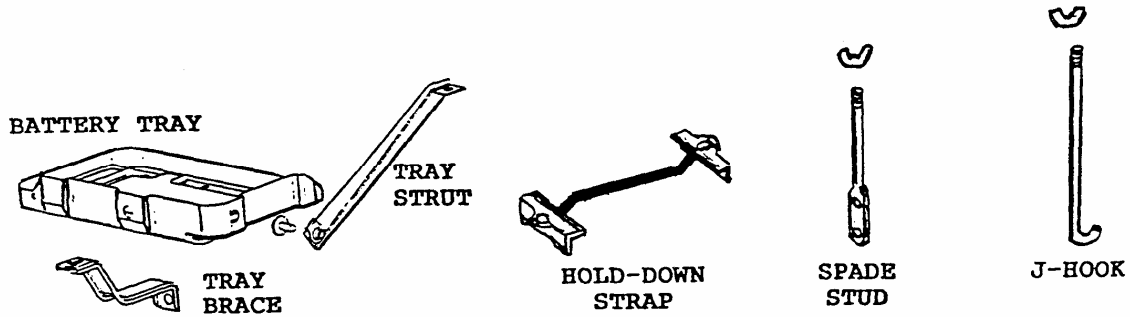

## BATTERY HOLD DOWNS BATTERY TRAYS

ATLAS P/N	QTY REQ	A-BODY	B-BODY	E-BODY	C/Y-BODY
801-362 HOLD DOWN STRAP	1	1960-62			
925-001 J-HOOK/NUT SET	1	all A-BODY			
701-021 BATTERY TRAY	1				
801-362 HOLD DOWN STRAP	1		1960-61		
725-001 SPADE STUD/NUT	1		all B-BODY		
925-002 J-HOOK/NUT SET	1				
701-019 BATTERY TRAY/SUPRT	1				
801-362 HOLD DOWN STRAP	1		1962-65		
925-001 J-HOOK/NUT SET	1		all B-BODY		
701-022 BATTERY TRAY	1				
824-054 BRACE	1				
801-362 HOLD DOWN STRAP	1	1963-66			
925-001 J-HOOK/NUT SET	1	all A-BODY			
801-214 BATTERY TRAY	1				
801-009 HOLD DOWN STRAP	1				1965-69
825-028 J-HOOK/NUT SET	1				exc IMPERIAL
801-042 BATTERY TRAY	1				
801-021 HOLD DOWN STRAP	1		1966-69		
925-001 J-HOOK/NUT SET	1		all B-BODY		
801-094 BATTERY TRAY	1				
824-053 UPPER TRAY STRUT	1				
824-054 LOWER TRAY BRACE	2				
801-021 HOLD DOWN STRAP	1				1967-69
925-001 J-HOOK/NUT SET	1				IMPERIAL
801-094 BATTERY TRAY	1				
801-021 HOLD DOWN STRAP	1	1967-69			
925-002 J-HOOK/NUT SET	1	all A-BODY			
801-093 BATTERY TRAY	1				
824-145 BRACE	1				
801-040 HOLD DOWN STRAP	1		1970		
925-002 J-HOOK/NUT SET	1		all B-BODY		
824-003 BATTERY TRAY	1				
824-054 LOWER TRAY BRACE	1				
801-040 HOLD DOWN STRAP	1	1970-74			
925-002 J-HOOK/NUT SET	1	all A-BODY			
801-093 BATTERY TRAY	1				
824-145 BRACE	1				
801-040 HOLD DOWN STRAP	1		1971	1970-71	
925-002 J-HOOK/NUT SET	1		all B-BODY	all E-BODY	
824-003 BATTERY TRAY	1				
824-055 LOWER TRAY BRACE	1				